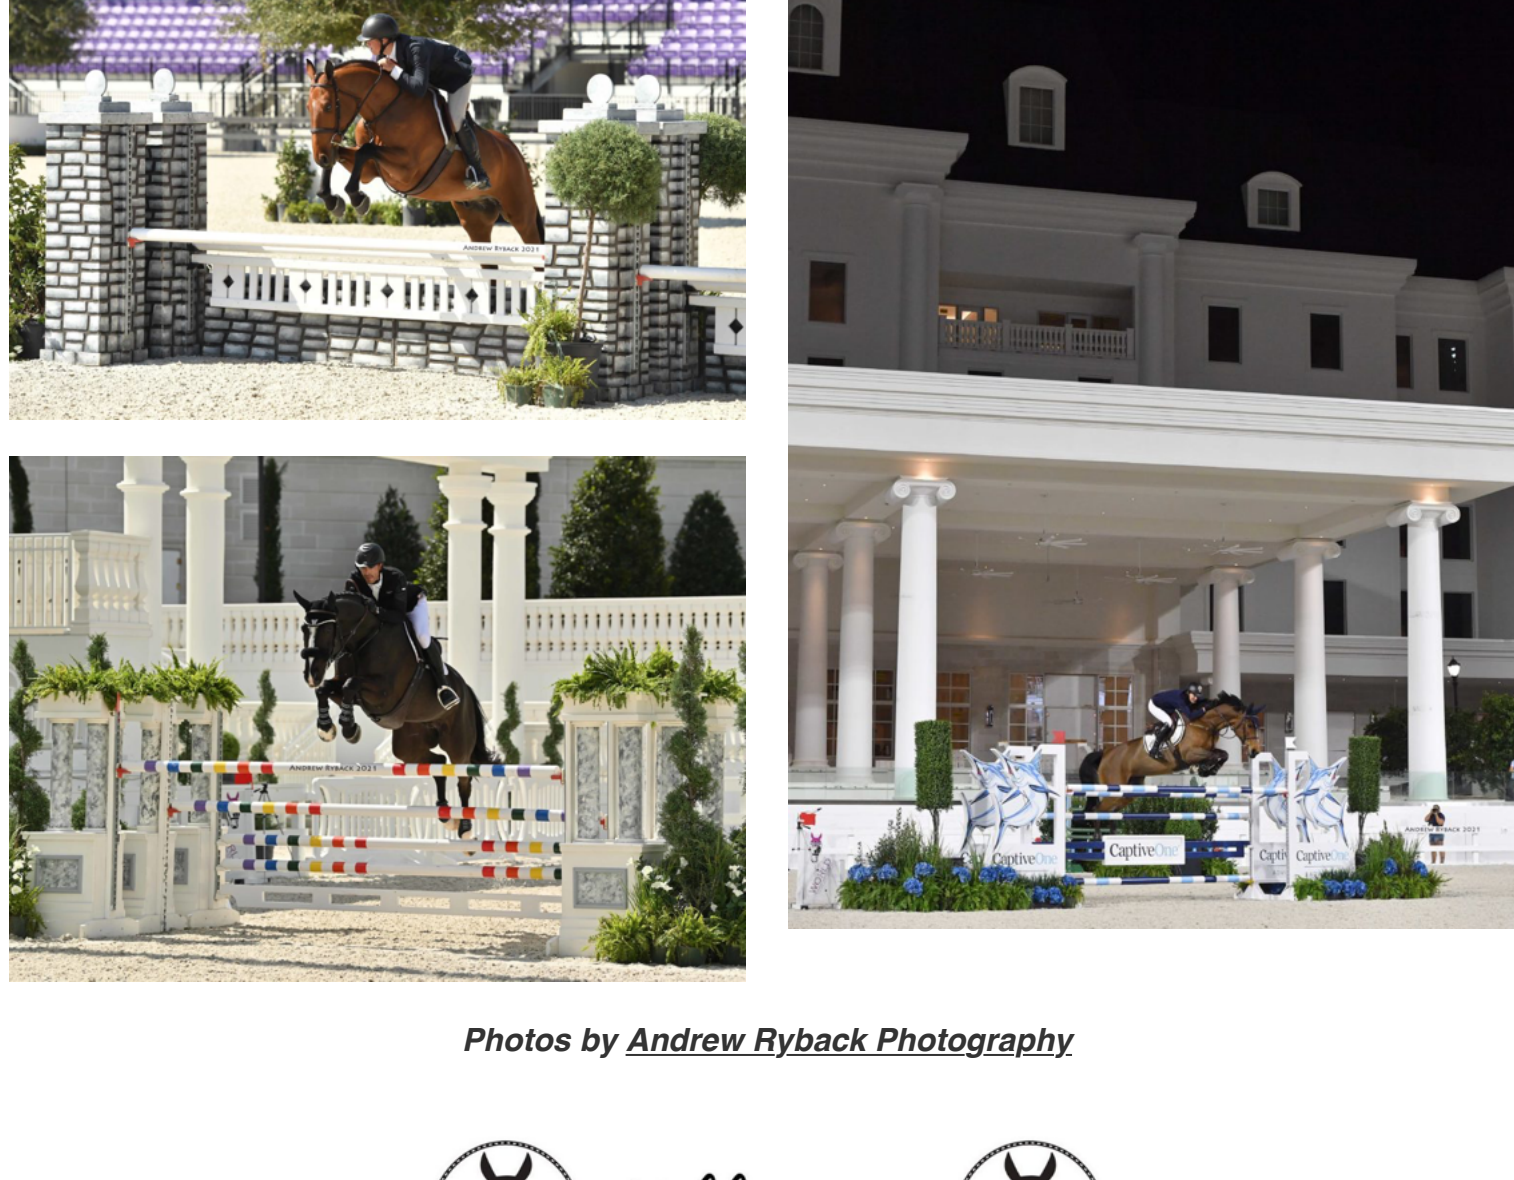

Photo Gallery

Photos by Andrew Ryback Photography

About World Equestrian Center

World Equestrian Center features two premiere equestrian and multidisciplinary venues in Ocala, FL, and Wilmington, OH.

These exclusive facilities comprise state-of-the-art arenas, expansive stadiums, versatile outdoor space, sporting fields and well-appointed exposition centers. An abundance of lodging options and luxury accommodations are conveniently located on-site, along with shopping and dining throughout each property.

Dedicated to offering great sport and fun in a family-friendly environment, World Equestrian Center promises an unparalleled experience for exhibitors, spectators, vendors, sponsors and retailers built on three core values: Quality. Class. Distinction.

Learn more at www.wec.net.